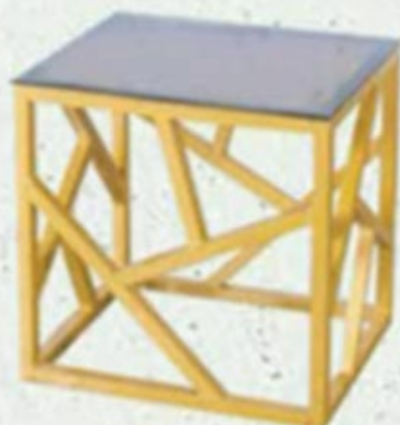

OASIS GLASS

Gold Steel
50 x 50 x 40 CM